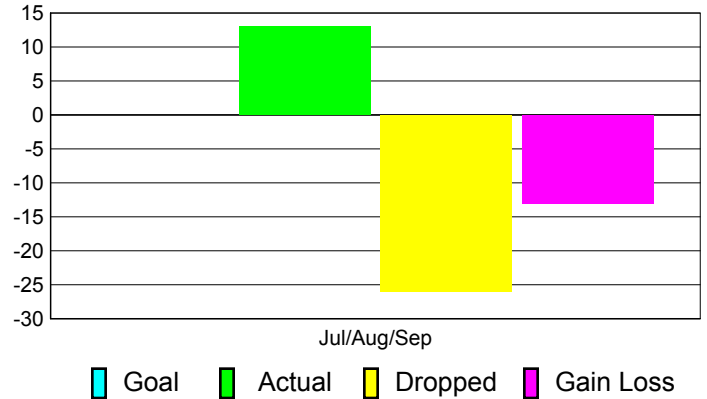

### YTD Status Quo Clubs 2011-2012

Status Quo Clubs Compared to Status Quo Members

## MEMBERSHIP

**Membership Results**  
2011-2012

**Membership**  
2010-2011

Month	Net Memb Goal	Actual New Memb	Actual Dropped Memb	Gain/Loss of Memb	Gain/Loss of Memb
Jul/Aug/Sep		13	-26	-13	-4
<b>Totals</b>		<b>13</b>	<b>-26</b>	<b>-13</b>	<b>-4</b>

### Membership Results 2011-2012

Goal, New, Dropped, Gain/Loss

### Comparison of Membership Gain/Loss

Current Year Compared to the Previous Year