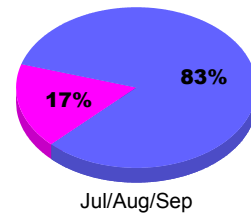

Gender Comparison 2011-2012